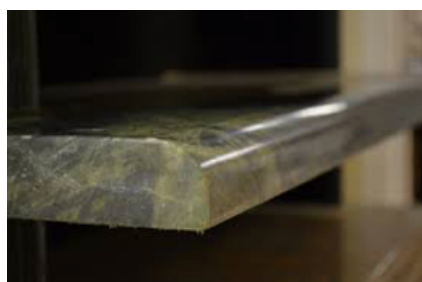

Rock Solid Custom Granite Standard Edge Options

Full Bullnose

Half Bullnose

3/8 Round

Flat Polish

1/4 Bevel

3/8" Bevel

Crescent

Chiseled